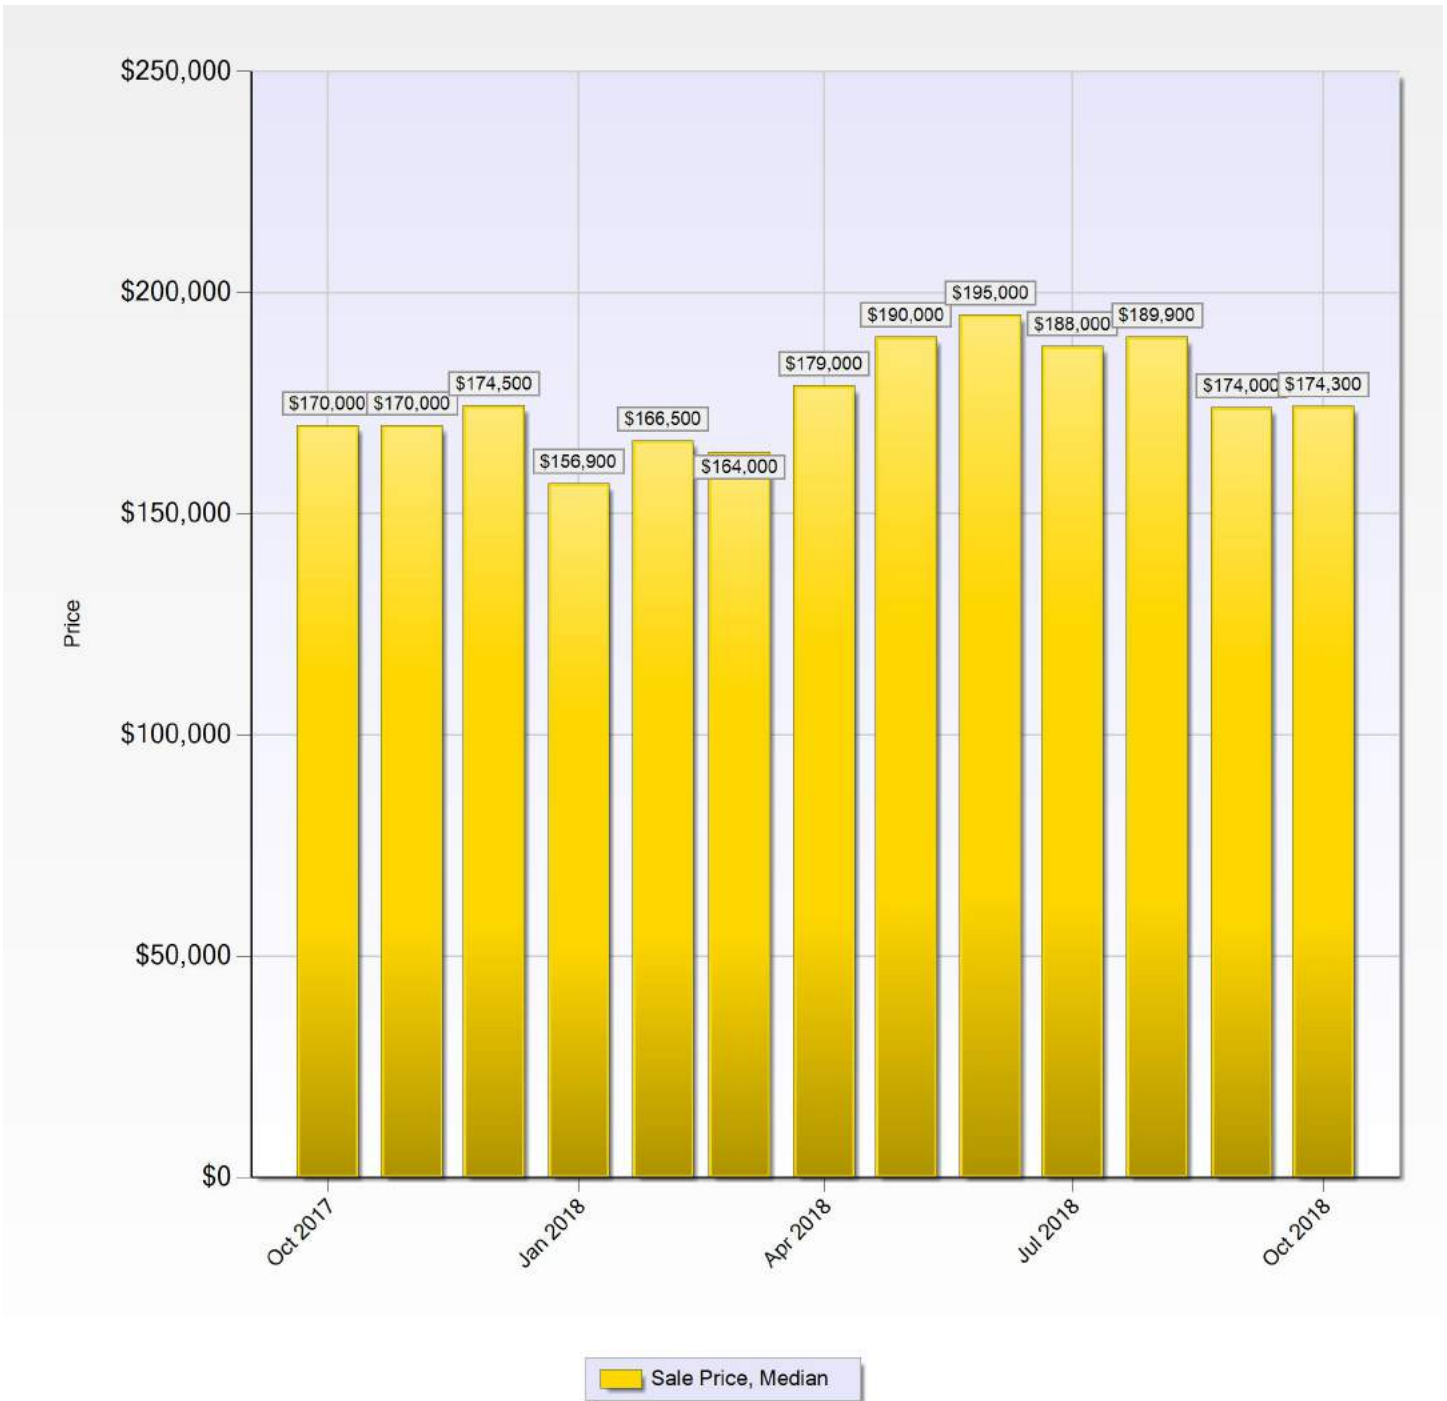

Media Sales Price

Search Criteria

Time frame is from Oct 2017 to Oct 2018
State Or Province is 'Missouri'
County is one of 'St Louis', 'St Louis City'
Property Type is one of 'Residential', 'Condo/Coop/Villa', 'New Construction'
Transaction Type is one of 'Sale', 'Auction'
Results calculated from 21,363 listings

All information herein has not been verified, is not guaranteed and is for the exclusive use of authorized users only.