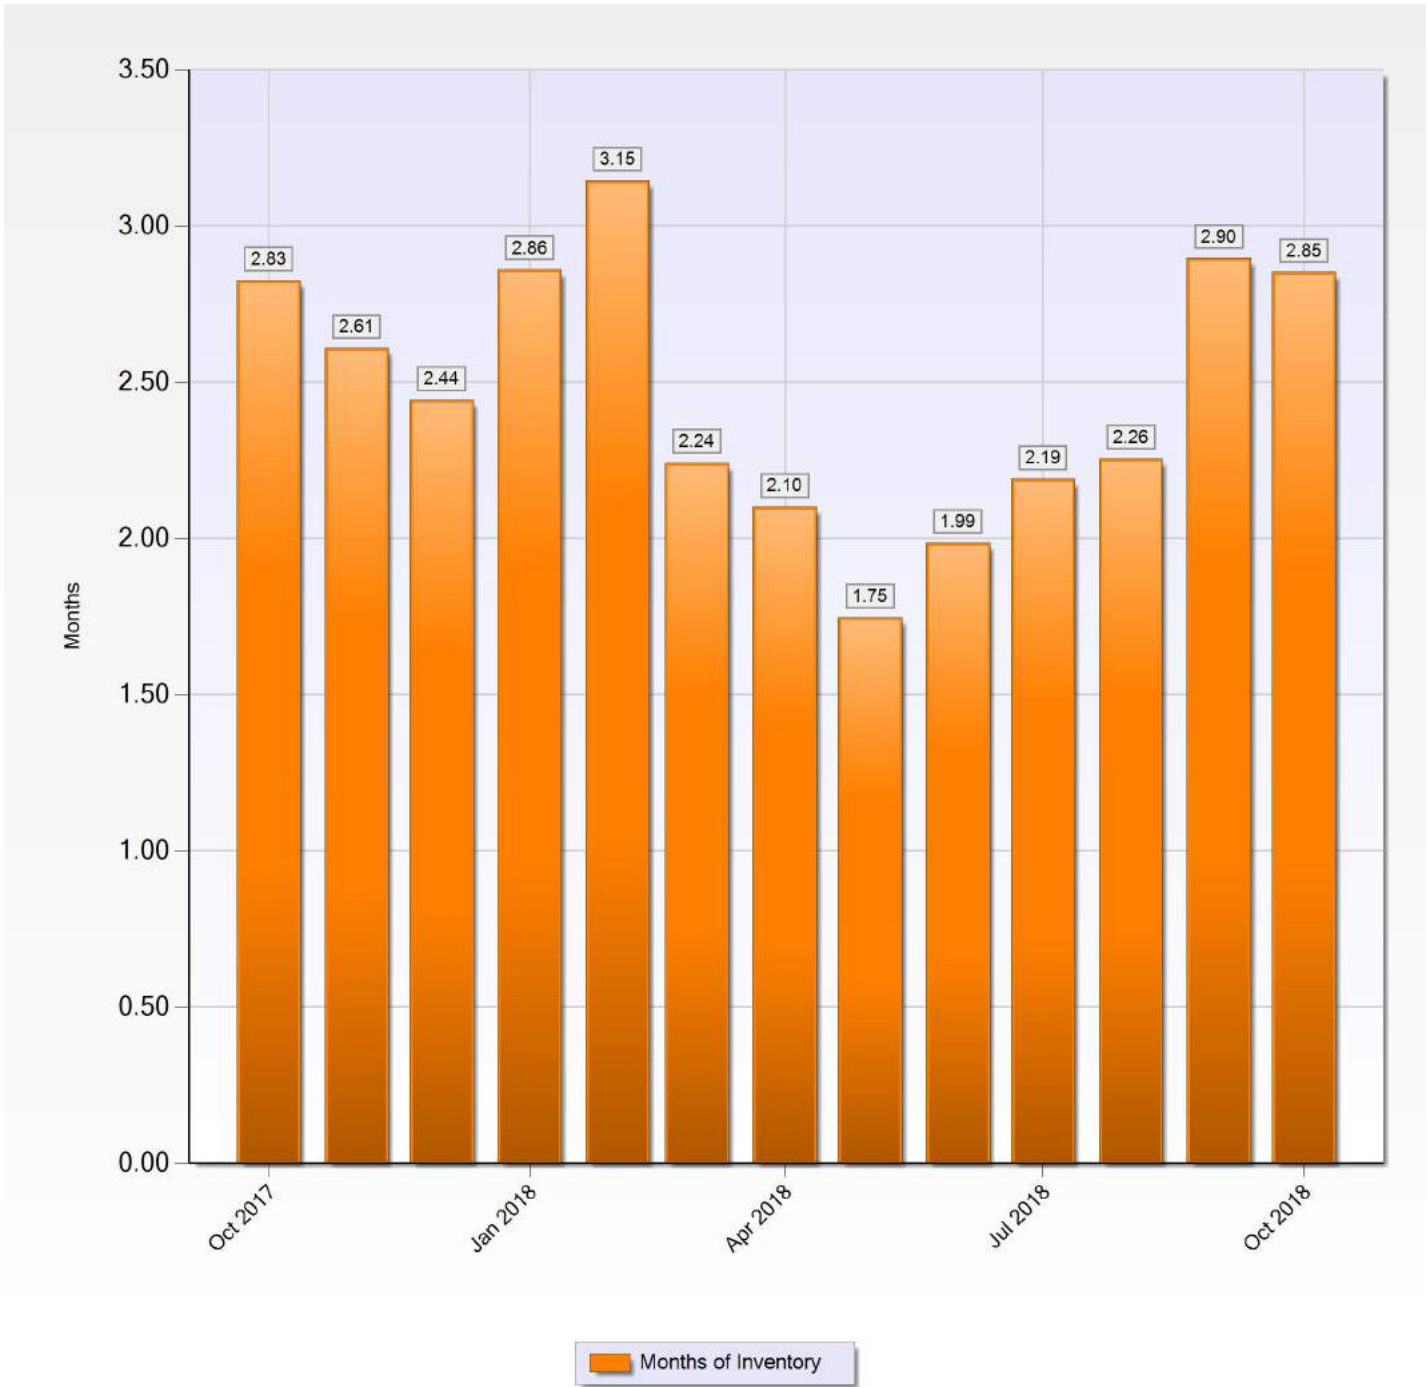

### Search Criteria

Time frame is from Oct 2017 to Oct 2018

State Or Province is 'Missouri'

County is one of 'St Louis', 'St Louis City'

Property Type is one of 'Residential', 'Condo/Coop/Villa', 'New Construction'

### Months of Inventory